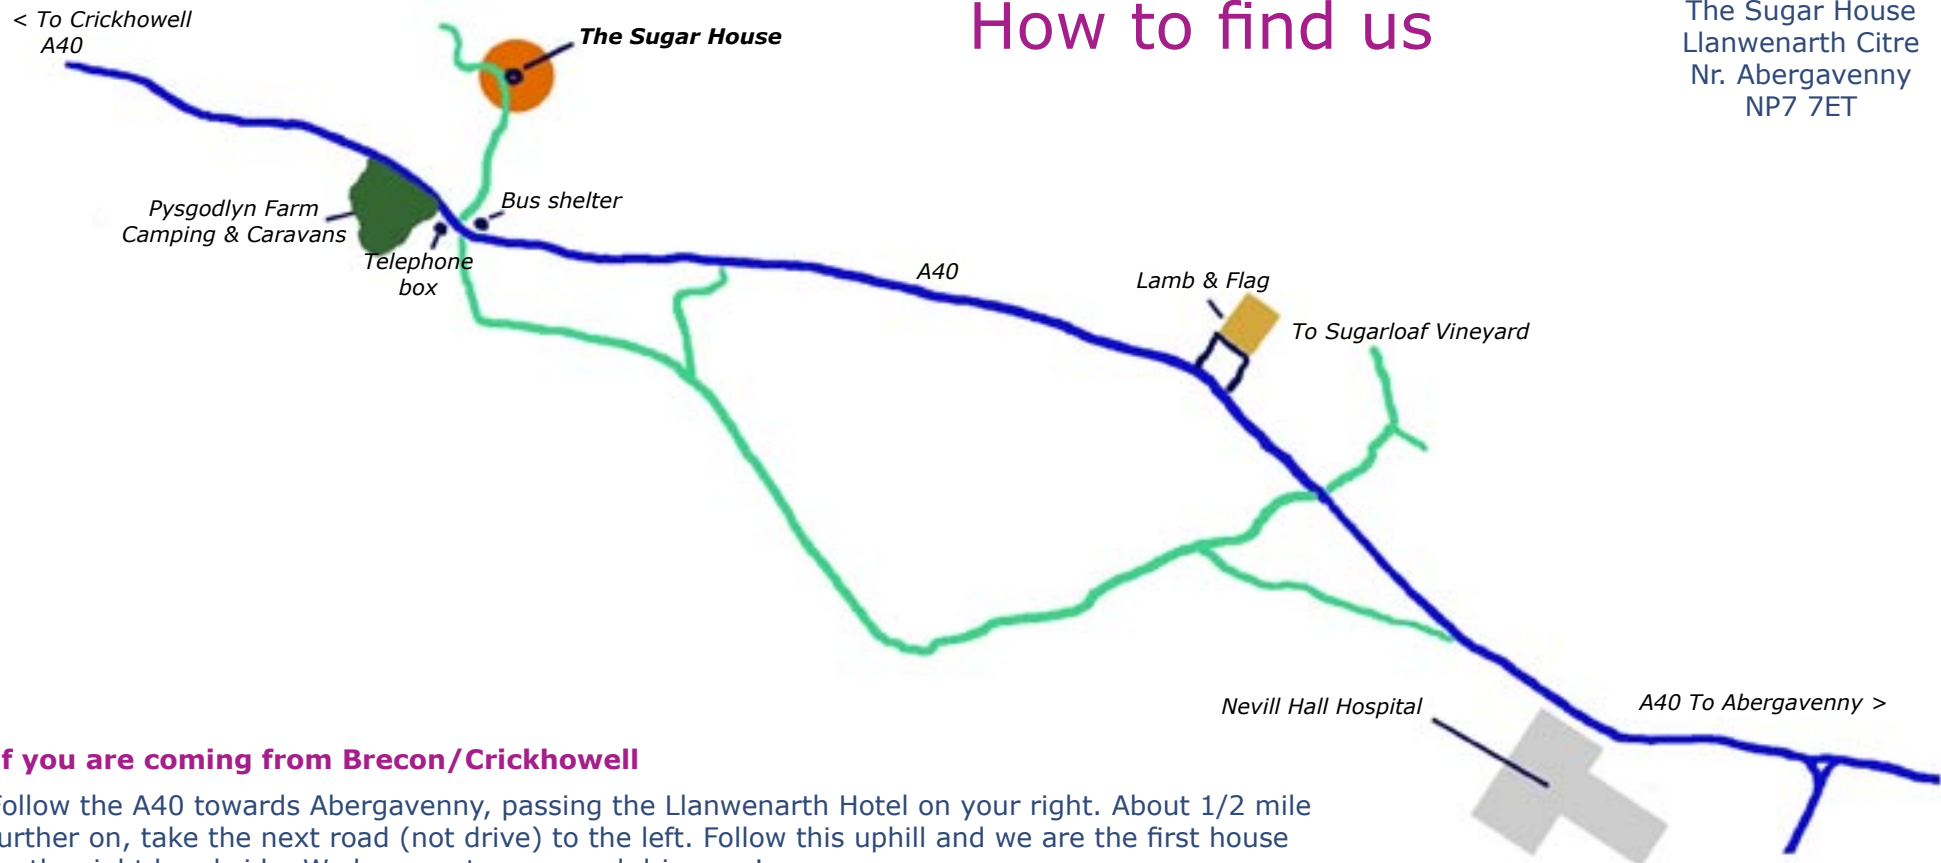

SALT of the EARTH

Specialist fine art giclée print service

www.salt-of-the-earth.biz

01873 851669

The Sugar House
Llanwenarth Citre
Nr. Abergavenny
NP7 7ET

How to find us

If you are coming from Brecon/Crickhowell

Follow the A40 towards Abergavenny, passing the Llanwenarth Hotel on your right. About 1/2 mile further on, take the next road (not drive) to the left. Follow this uphill and we are the first house on the right hand side. We have a steep curved driveway!

If you are coming from Abergavenny/Heads of the Valley/Usk/Newport/Cardiff/Monmouth

Follow the signs directing you to Brecon and the A40. Pass the Nevill Hall Hospital on your left, then the Lamb and Flag on your right. After about 1 mile, at the next cross roads, there is a bus shelter on your right and a Post Box on your left. Turn right and continue up the hill and we are the first house on the right hand side. We have a steep curved driveway!